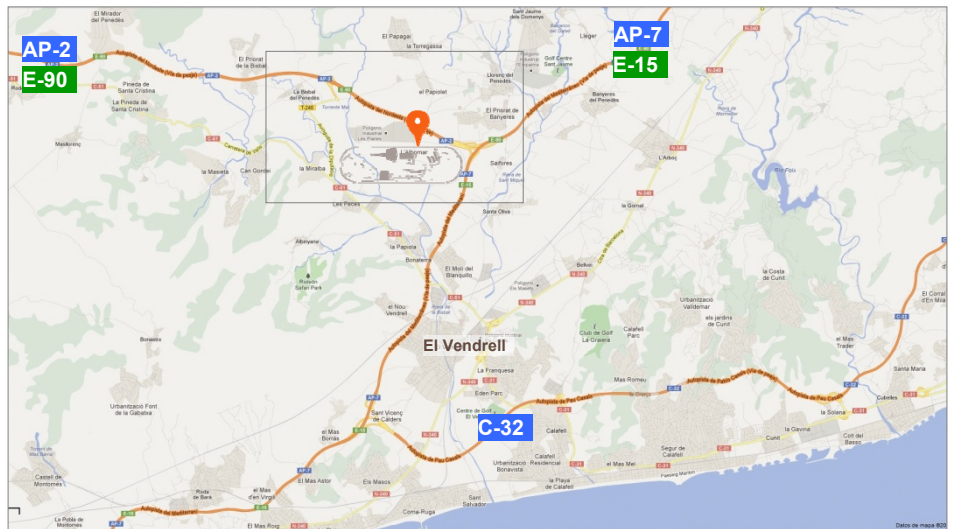

**Latitude:**  
 41° 16' 07.18" N  
 41.267667

**Longitude:**  
 1° 31' 24.61" E  
 1.5240583

General view

**Directions from AP2**

- 0 km **1** From E-90/AP-2 motorway, Take exit 12 to La Bisbal del Penedès /Llorenç del Penedès/ Santa Oliva/ L'Albornar

- 950 m **2** At the roundabout take the second exit and join Av. de la Bisbal to Polígono Industrial Les Planes

- 1,8 km **3** Continue along Calle Ronda de l'Albornar.

- 1,1 km **4** Arrival at Applus IDIADA

View of intersections of AP-2, AP-7 and C-32 motorways

View AP-2, Exit 12