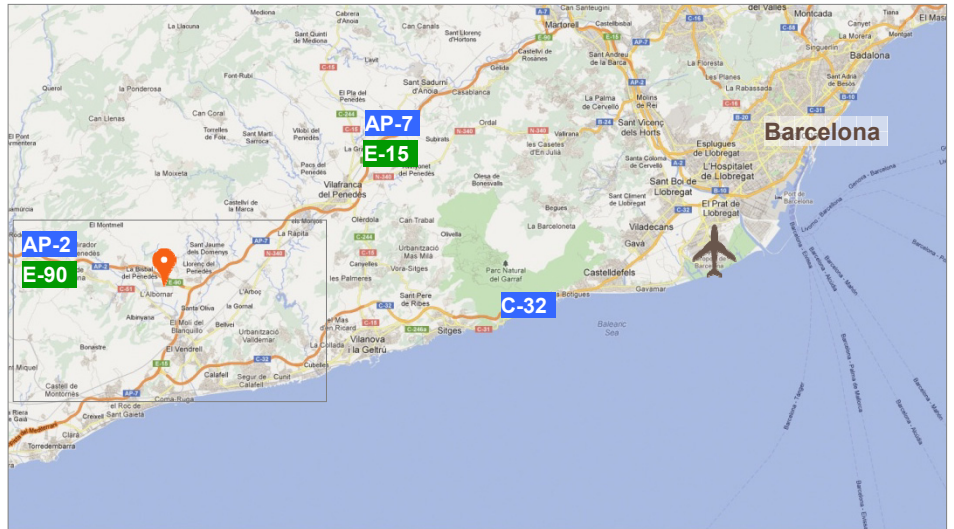

# Map of location

**Address :**

**IDIADA Automotive Technology, S.A.**  
 Polígono Industrial l'Albornar, s/n  
 E-43710 Santa Oliva (Tarragona) España  
 T +34 977 16 60 00  
 F +34 977 16 60 07

**GPS coordinates:**

**Latitude:**  
 41° 16' 07.18" N  
 41.267667

**Longitude:**  
 1° 31' 24.61" E  
 1.5240583

General view

**Directions from AP2**

- 0 km **1** From E-90/AP-2 motorway, Take exit 12 to La Bisbal del Penedès /Llorenç del Penedès/ Santa Oliva/ L'Albornar

- 950 m **2** At the roundabout take the second exit and join Av. de la Bisbal to Polígono Industrial Les Planes

- 1,8 km **3** Continue along Calle Ronda de l'Albornar.

- 1,1 km **4** Arrival at Applus IDIADA

View of intersections of AP-2, AP-7 and C-32 motorways

View AP-2, Exit 12